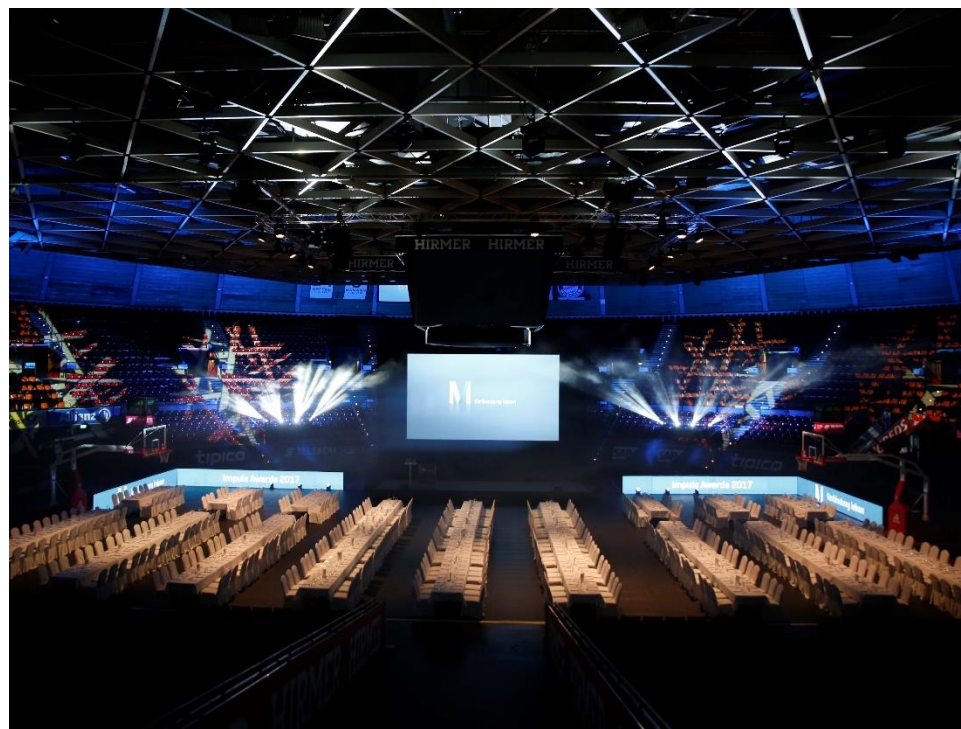

Be a host yourself at BMW Park and enchant your guests with an event experience of a special kind.

Together with our partners, we will be happy to create an unforgettable event concept for you and are already looking forward to your inquiry!

INDOOR HALL

INDOOR HALL & FOYER

THE HEART OF THE BMW PARK -
FOR INDIVIDUAL EVENTS IN A UNIQUE
ATMOSPHERE

FACTS

- 360° BACKDROP
- PLAYING FIELD USABLE
- EXISTING EVENT TECHNOLOGY WITH STATE-OF-THE-ART LED CUBE
- FOYER & CIRCULATION WITH F&B STATIONS AND PRESENTATION AREAS
- DIRECT ACCESS TO THE BMW PARK VIP LOUNGE

m²	INDOOR HALL FOYER	2.500 335
👤	MAX. NUMBER OF PERSONS	6791
☀️	BANQUET	800

BMW PARK VIP LOUNGE

BMW PARK VIP LOUNGE

MODERN MEETS HISTORIC - THE PERFECT ROOM CONCEPT FOR SUCCESSFUL EVENTS

FACTS

- NEW YORKER LOFT-STYLE
- SEATING: BANQUET & HIGH TABLES
- LIVE-COOKING STATIONS & LOUNGE CORNER WITH PRIVATE BAR
- 105 INCH DISPLAY & 8 SCREENS
- SEPARATE ENTRANCE AREA WITH FIXED WARDROBE
- DIRECT ACCESS TO THE INDOOR HALL