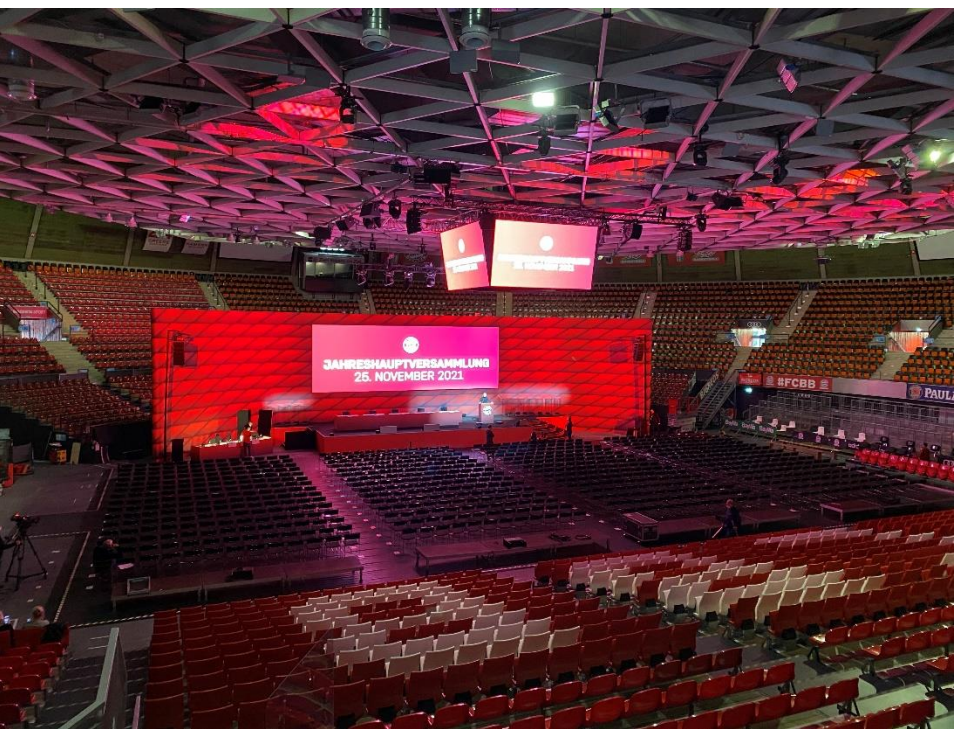

INDOOR HALL

INDOOR HALL & FOYER

THE HEART OF THE BMW PARK -
FOR INDIVIDUAL EVENTS IN A UNIQUE
ATMOSPHERE

FACTS

- 360° BACKDROP
- PLAYING FIELD USABLE
- EXISTING EVENT TECHNOLOGY WITH STATE-OF-THE-ART LED CUBE
- FOYER & CIRCULATION WITH F&B STATIONS AND PRESENTATION AREAS
- DIRECT ACCESS TO THE BMW PARK VIP LOUNGE

m²	INDOOR HALL FOYER	2.500 335
👤	MAX. NUMBER OF PERSONS	6791
☀️	BANQUET	800

BMW PARK VIP LOUNGE

BMW PARK VIP LOUNGE

MODERN MEETS HISTORIC - THE PERFECT ROOM CONCEPT FOR SUCCESSFUL EVENTS

FACTS

- NEW YORKER LOFT-STYLE
- SEATING: BANQUET & HIGH TABLES
- LIVE-COOKING STATIONS & LOUNGE CORNER WITH PRIVATE BAR
- 105 INCH DISPLAY & 8 SCREENS
- SEPARATE ENTRANCE AREA WITH FIXED WARDROBE
- DIRECT ACCESS TO THE INDOOR HALL