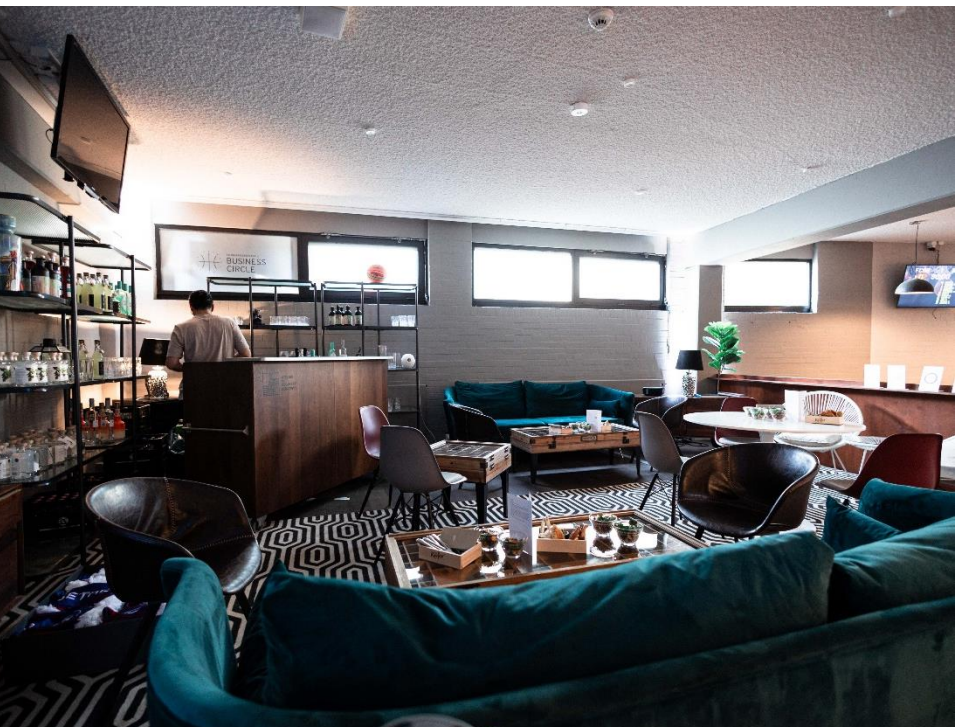

m²	INDOOR HALL FOYER	2.500 335
👤	MAX. NUMBER OF PERSONS	6791
☀️	BANQUET	800

BMW PARK VIP LOUNGE

BMW PARK VIP LOUNGE

MODERN MEETS HISTORIC - THE PERFECT ROOM CONCEPT FOR SUCCESSFUL EVENTS

FACTS

- NEW YORKER LOFT-STYLE
- SEATING: BANQUET & HIGH TABLES
- LIVE-COOKING STATIONS & LOUNGE CORNER WITH PRIVATE BAR
- 105 INCH DISPLAY & 8 SCREENS
- SEPARATE ENTRANCE AREA WITH FIXED WARDROBE
- DIRECT ACCESS TO THE INDOOR HALL

	LOUNGE	690
	MAX. NUMBER OF PERSONS	520
	BANQUET	300

BUSINESS LOUNGE

FC BAYERN MÜNCHEN
BUSINESS & BEER
BUSINESS LOUNGE

BUSINESS LOUNGE

FOR EXCLUSIVE EVENTS IN A FEEL-GOOD ATMOSPHERE

FACTS

- MODERN BUSINESS LOUNGE AMBIENCE
- ROOM IN ROOM CONCEPT
- SEATING: BANQUET TABLES
- CATERING AREA WITH BUFFET & BEVERAGE COUNTER
- INTEGRATED CONFERENCE TECHNOLOGY
- SEPARATE ENTRANCE AREA WITH SMALL FORECOURT OUTSIDE