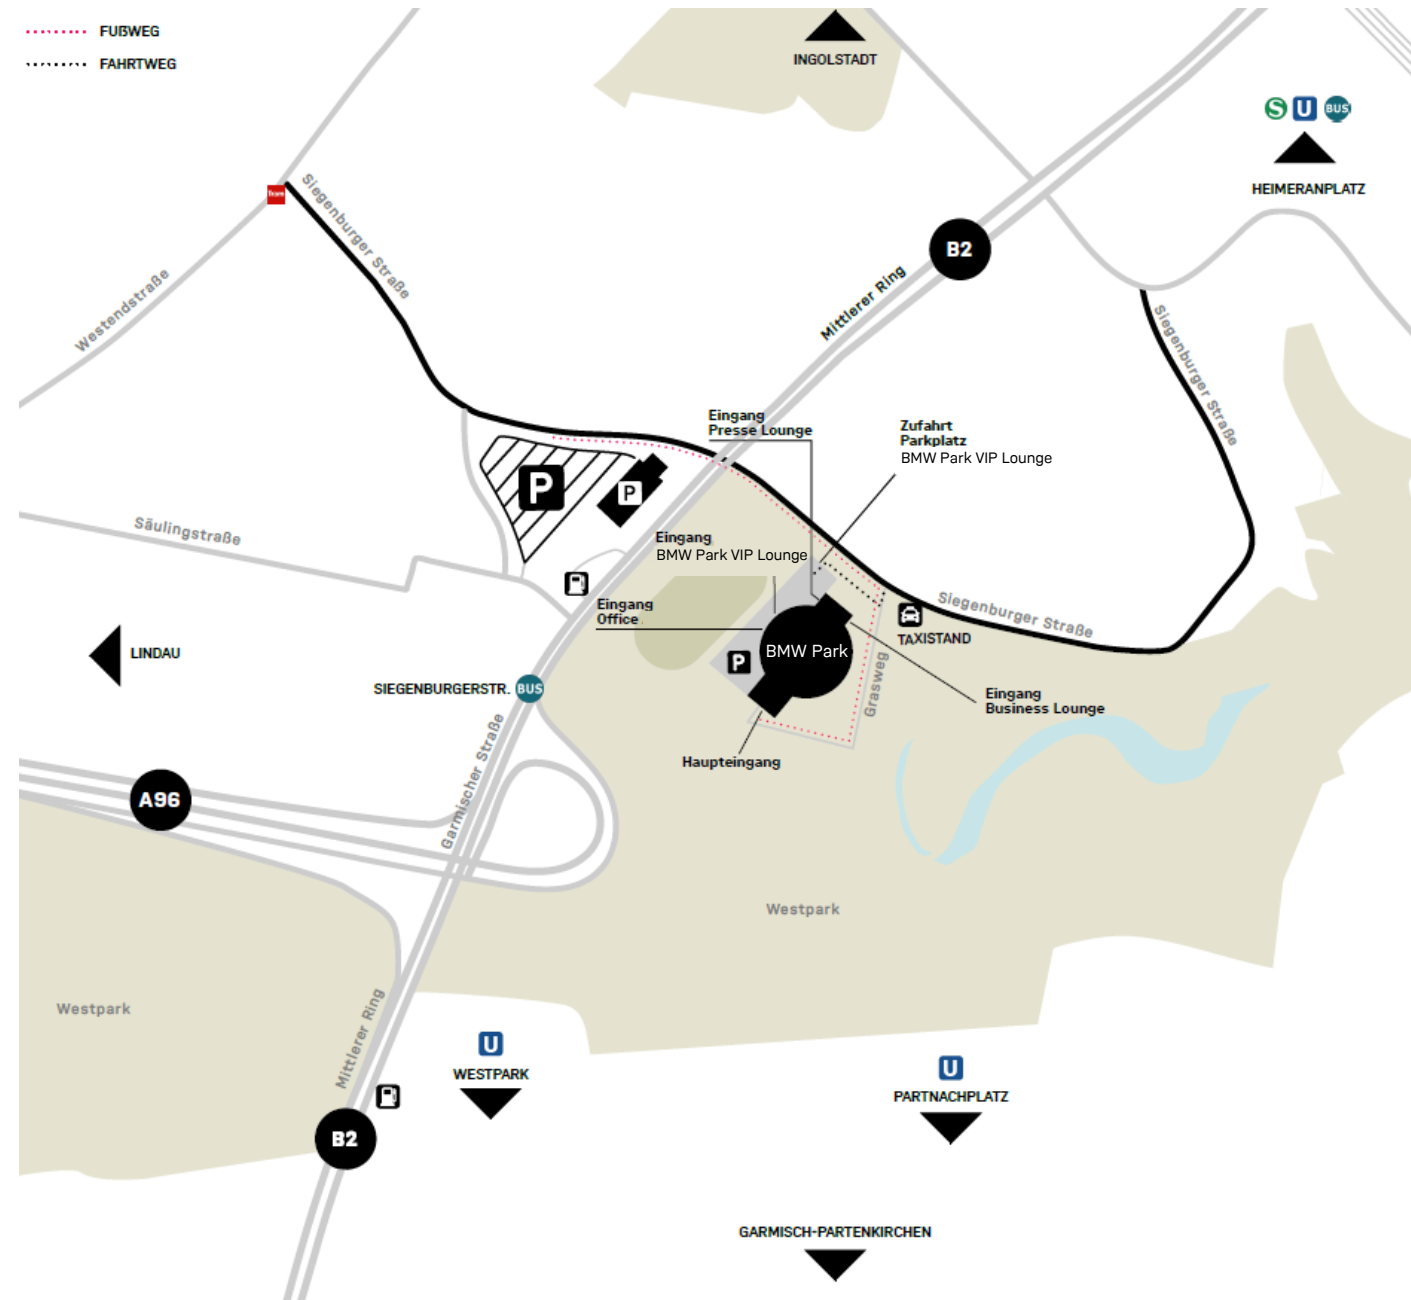

and much more

YOUR WAY TO US

BMW Park is conveniently located in the southwest of Munich city center, directly on the Mittlerer Ring, close to the freeway access to the A96 in the direction of Lindau.

Parking facilities

- exclusive parking lot with 60 parking spaces on the premises
- nearby parking garage with 800 parking spaces for rent
- parking spaces for buses & trucks available

	Station „Heimeranplatz“	1,4 km
	Station „Siegenburgerstraße“	200 m
	Central Station Munich	4,5 km
	Airport Munich	42 km
	City Center Munich	5,5 km