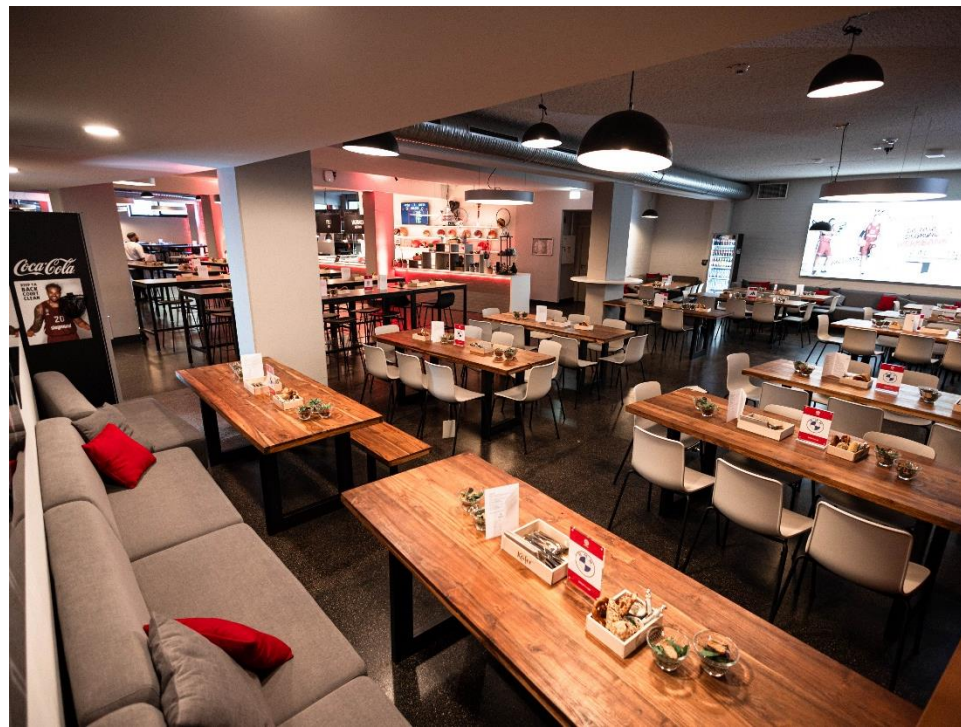

m²	INDOOR HALL FOYER	2.500 335
👤	MAX. NUMBER OF PERSONS	6791
☀️	BANQUET	800

BMW PARK VIP LOUNGE

BMW PARK VIP LOUNGE

MODERN MEETS HISTORIC - THE PERFECT ROOM CONCEPT FOR SUCCESSFUL EVENTS

FACTS

- NEW YORKER LOFT-STYLE
- SEATING: BANQUET & HIGH TABLES
- LIVE-COOKING STATIONS & LOUNGE CORNER WITH PRIVATE BAR
- 105 INCH DISPLAY & 8 SCREENS
- SEPARATE ENTRANCE AREA WITH FIXED WARDROBE
- DIRECT ACCESS TO THE INDOOR HALL

	LOUNGE	690
	MAX. NUMBER OF PERSONS	520
	BANQUET	300

BUSINESS LOUNGE

FC BAYERN MÜNCHEN
BUSINESS & BEER
BUSINESS LOUNGE

BUSINESS LOUNGE

FOR EXCLUSIVE EVENTS IN A FEEL-GOOD ATMOSPHERE

FACTS

- MODERN BUSINESS LOUNGE AMBIENCE
- ROOM IN ROOM CONCEPT
- SEATING: BANQUET TABLES
- CATERING AREA WITH BUFFET & BEVERAGE COUNTER
- INTEGRATED CONFERENCE TECHNOLOGY
- SEPARATE ENTRANCE AREA WITH SMALL FORECOURT OUTSIDE